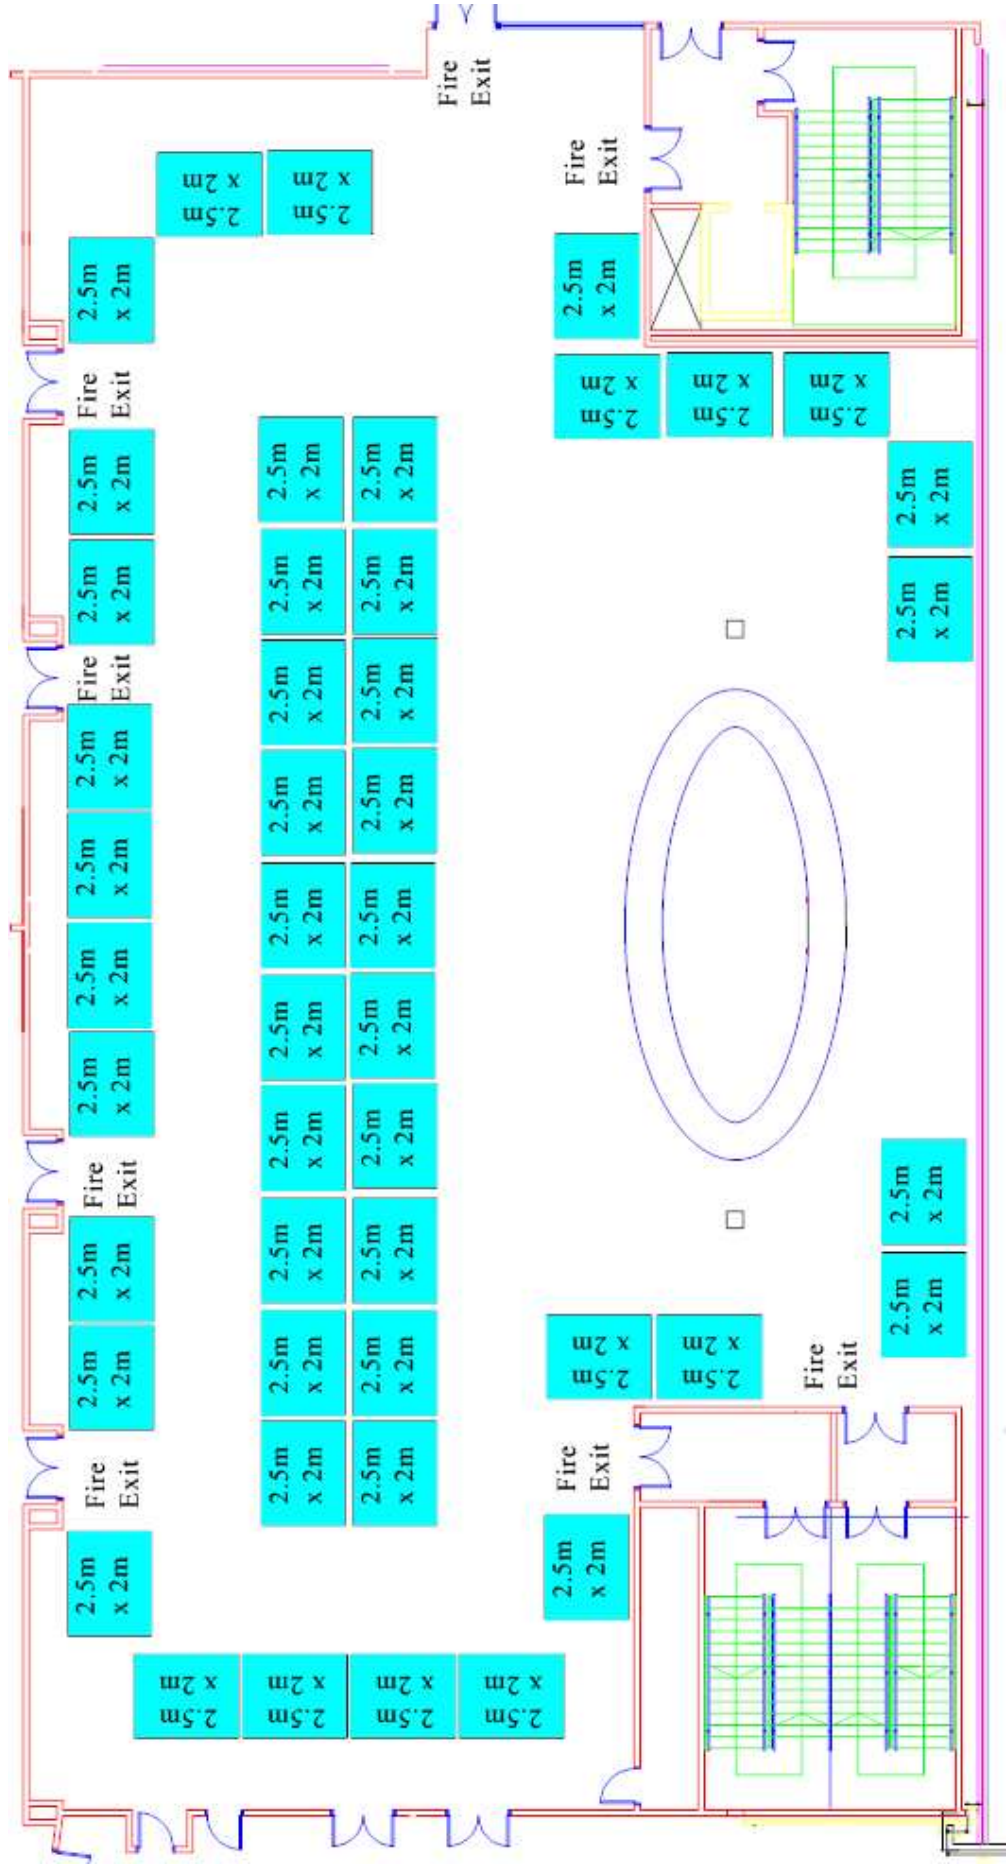

Room Layout Plan

This plan is not to absolute scale and should only be used to visualise a particular layout as requested by the client. A site visit is recommended where space allocation is absolutely critical to the layout.